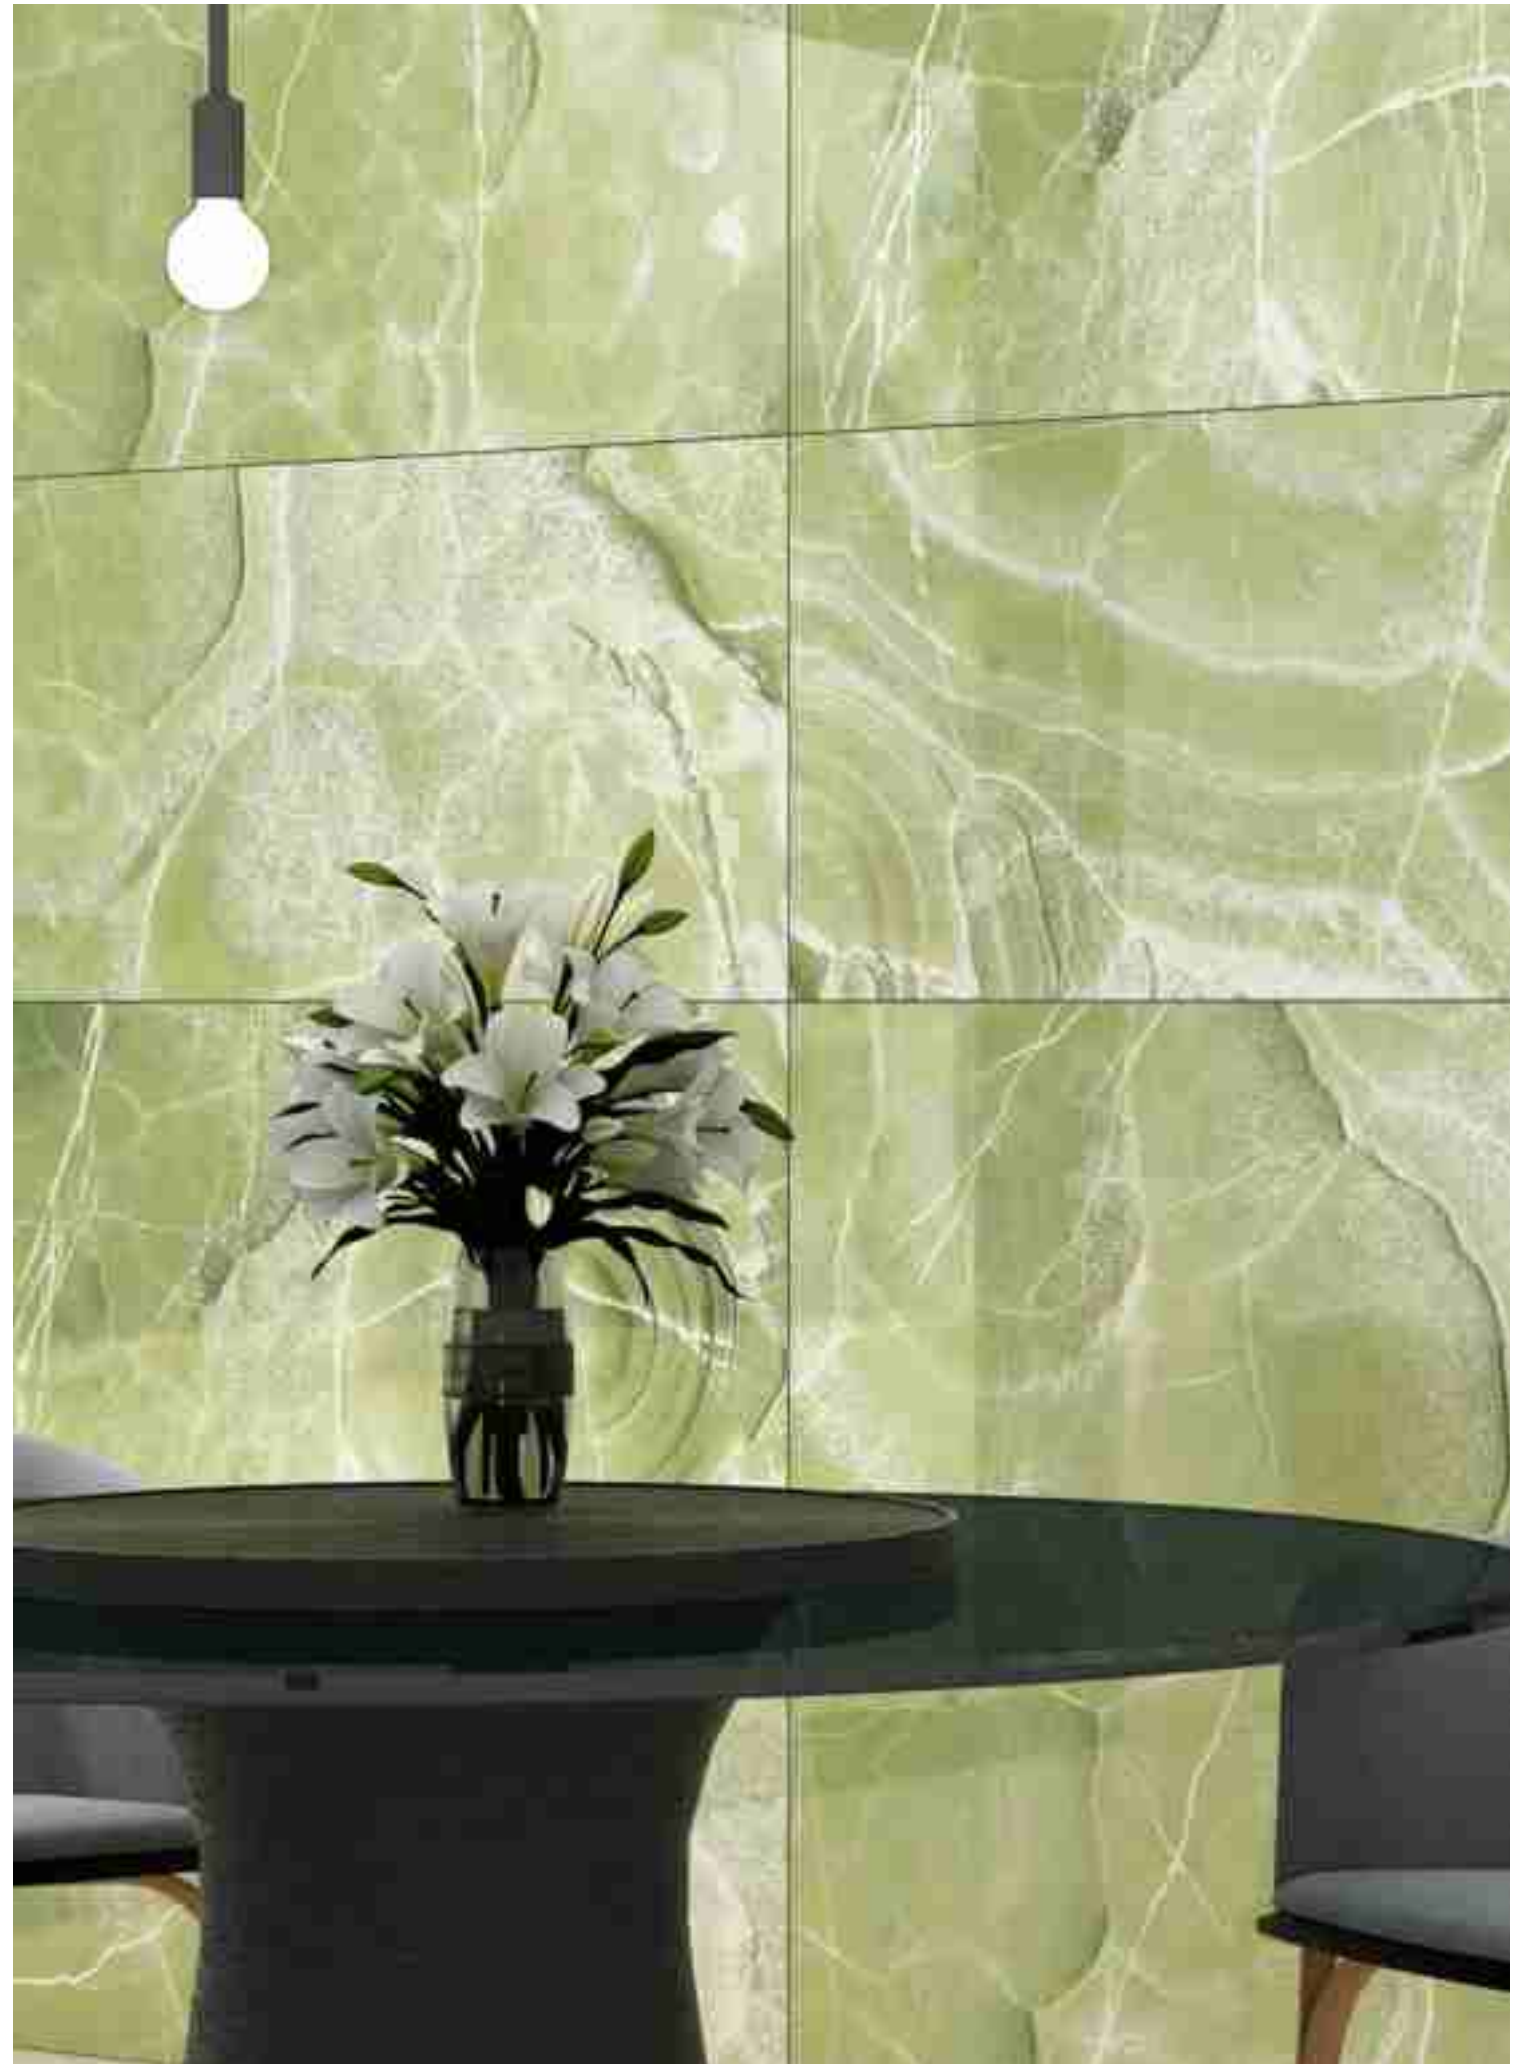

INFORMATION

AVAILABLE SIZE :
600x1200mm
(2'x4')

FINISH :
Polished Surface