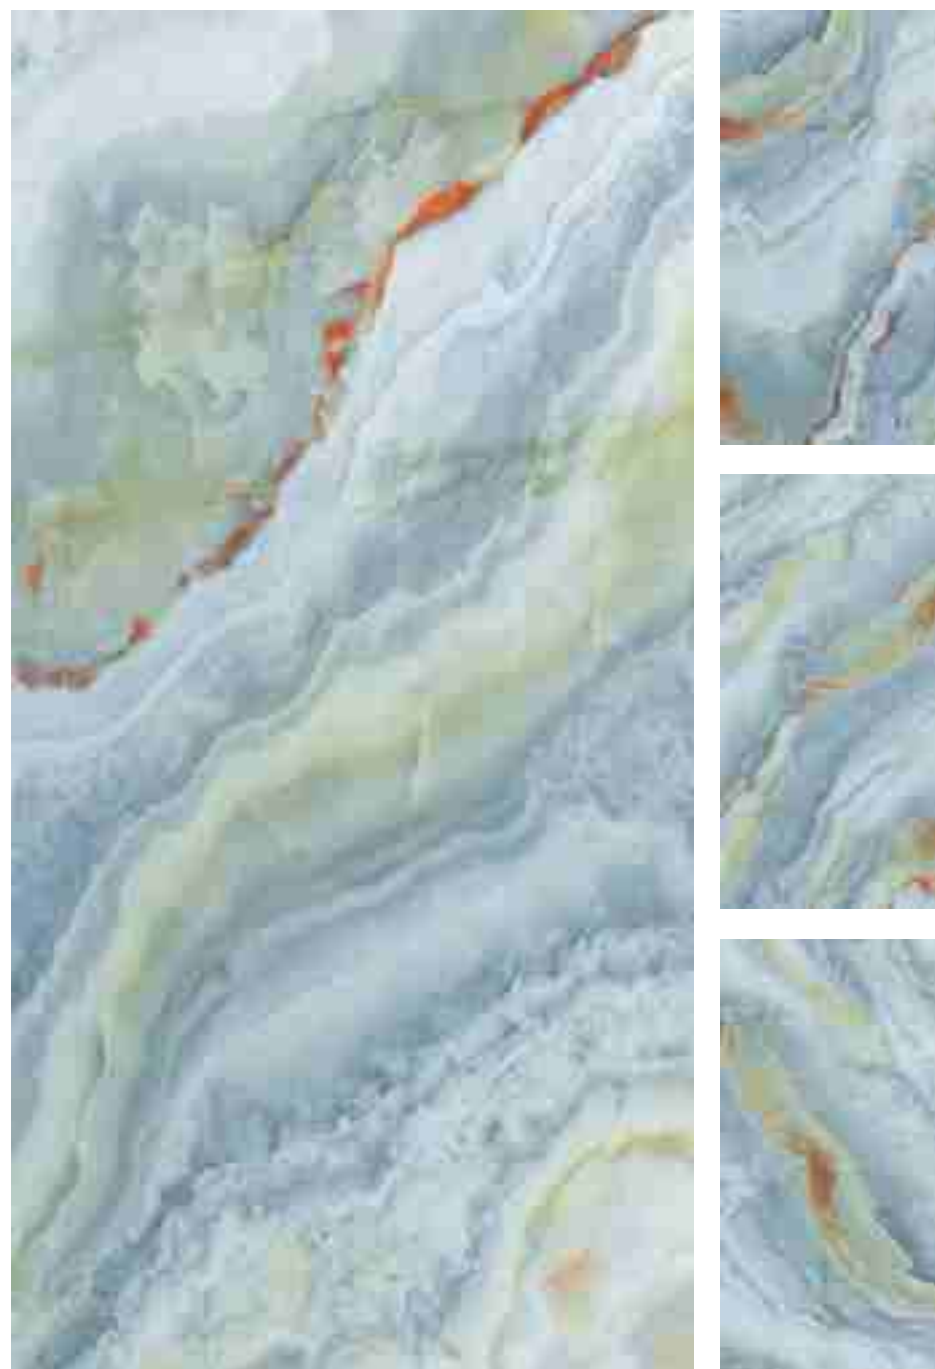

SANTIAGO TEAL

R-5

INFORMATION

AVAILABLE SIZE :
600x1200mm
(2'x4')

FINISH :
Polished Surface