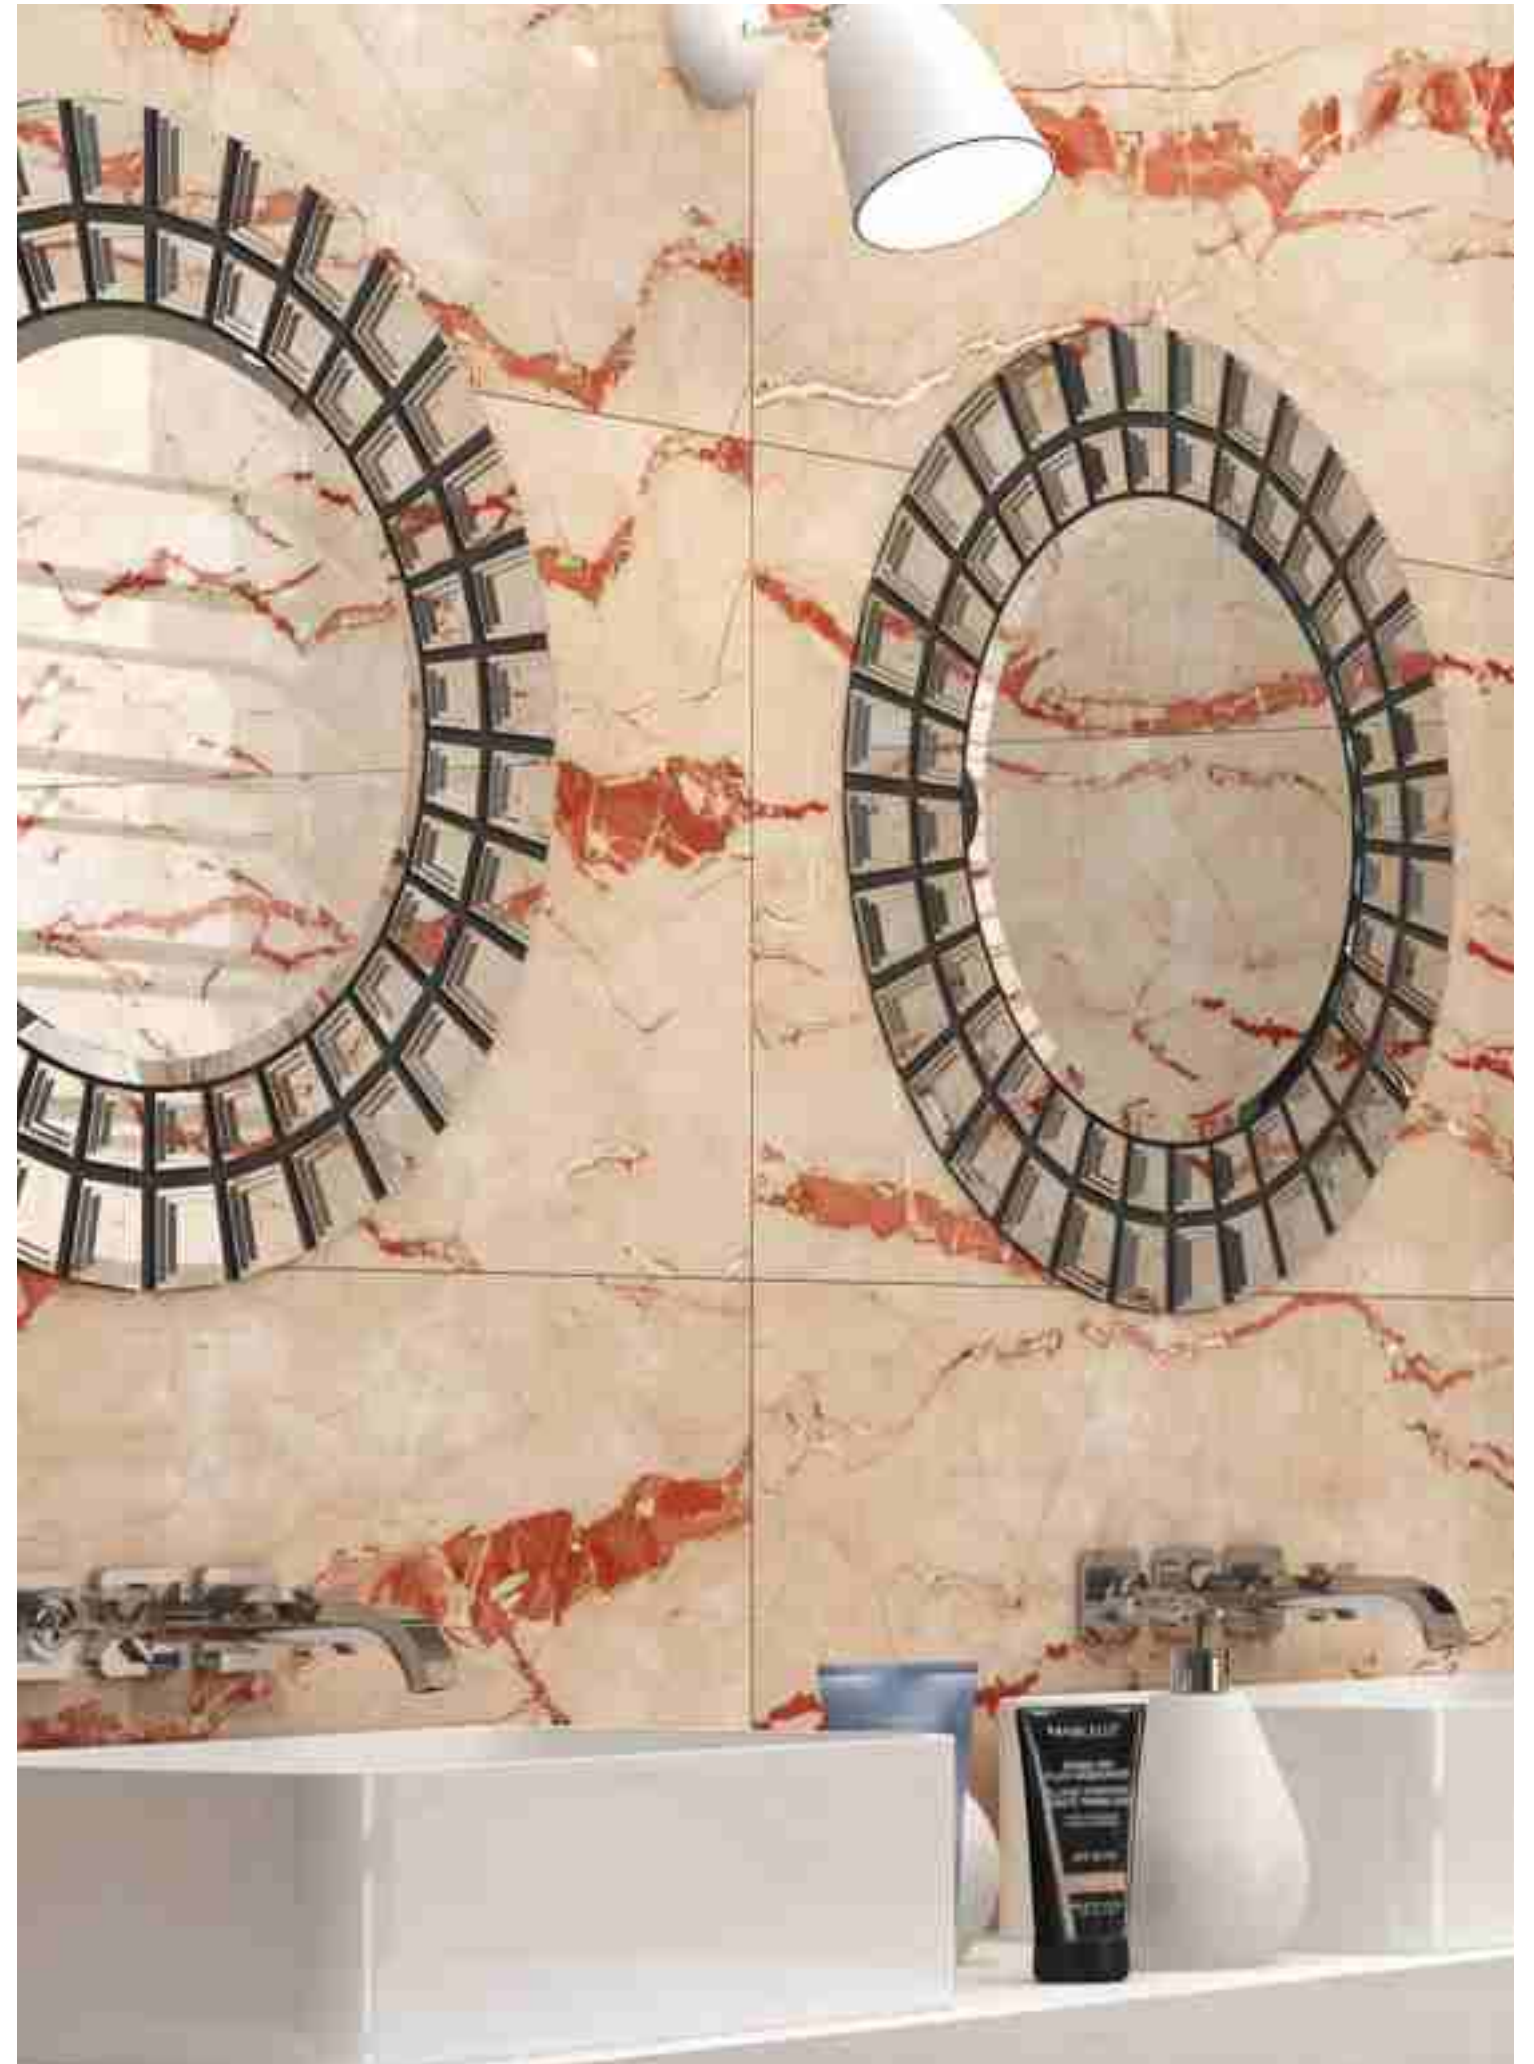

INFORMATION

AVAILABLE SIZE :  
600x1200mm  
(2'x4')

FINISH :  
Polished Surface

ZENITH GREEN

R-4

INFORMATION

AVAILABLE SIZE :  
600x1200mm  
(2'x4')

FINISH :  
Polished Surface