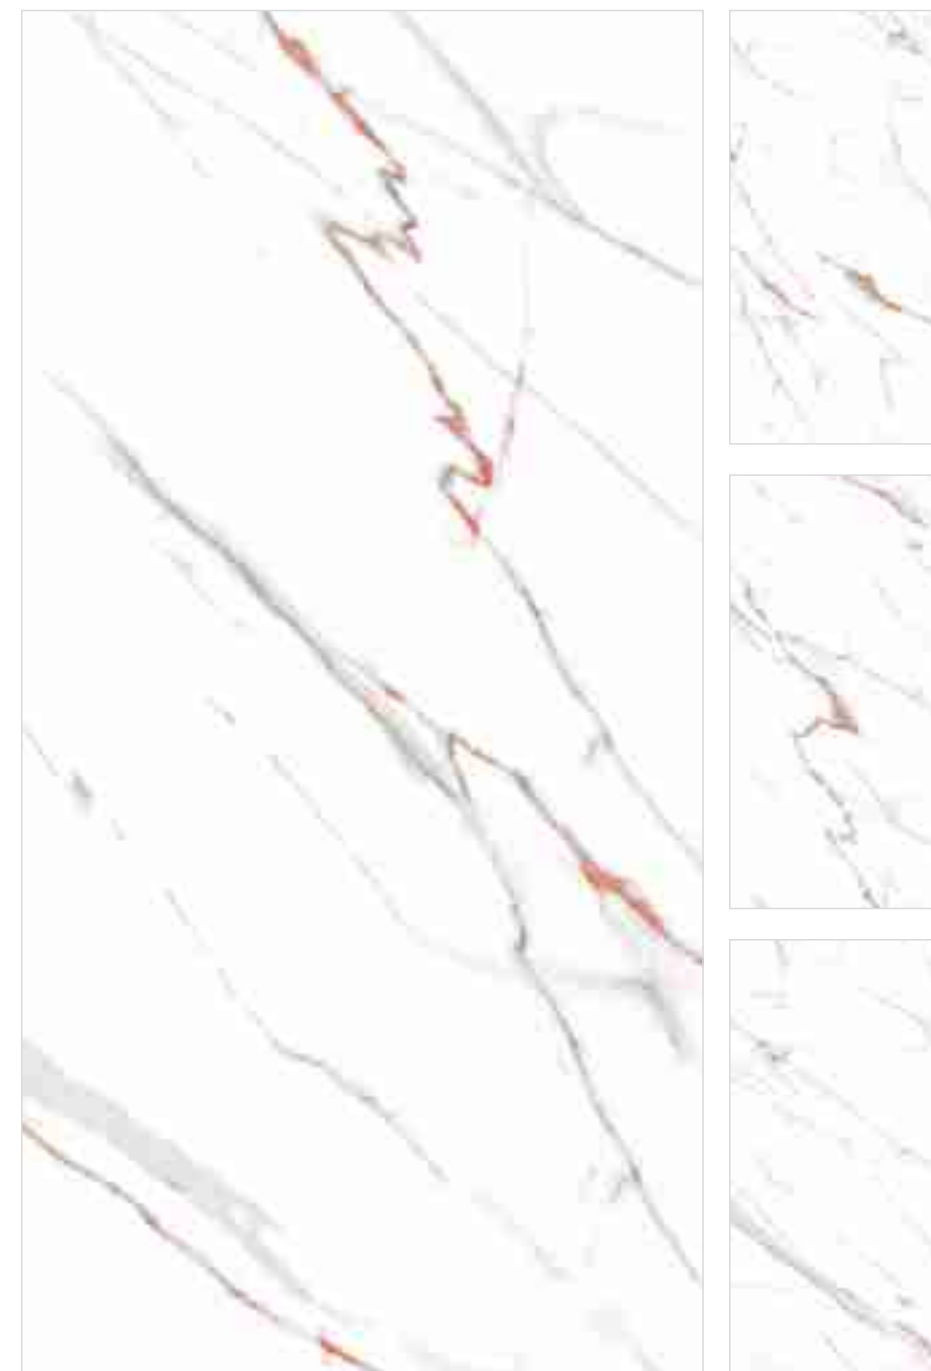

ITALIAN AGERA

R-4

INFORMATION

AVAILABLE SIZE :
600x1200mm
(2'x4')

FINISH :
Polished Surface