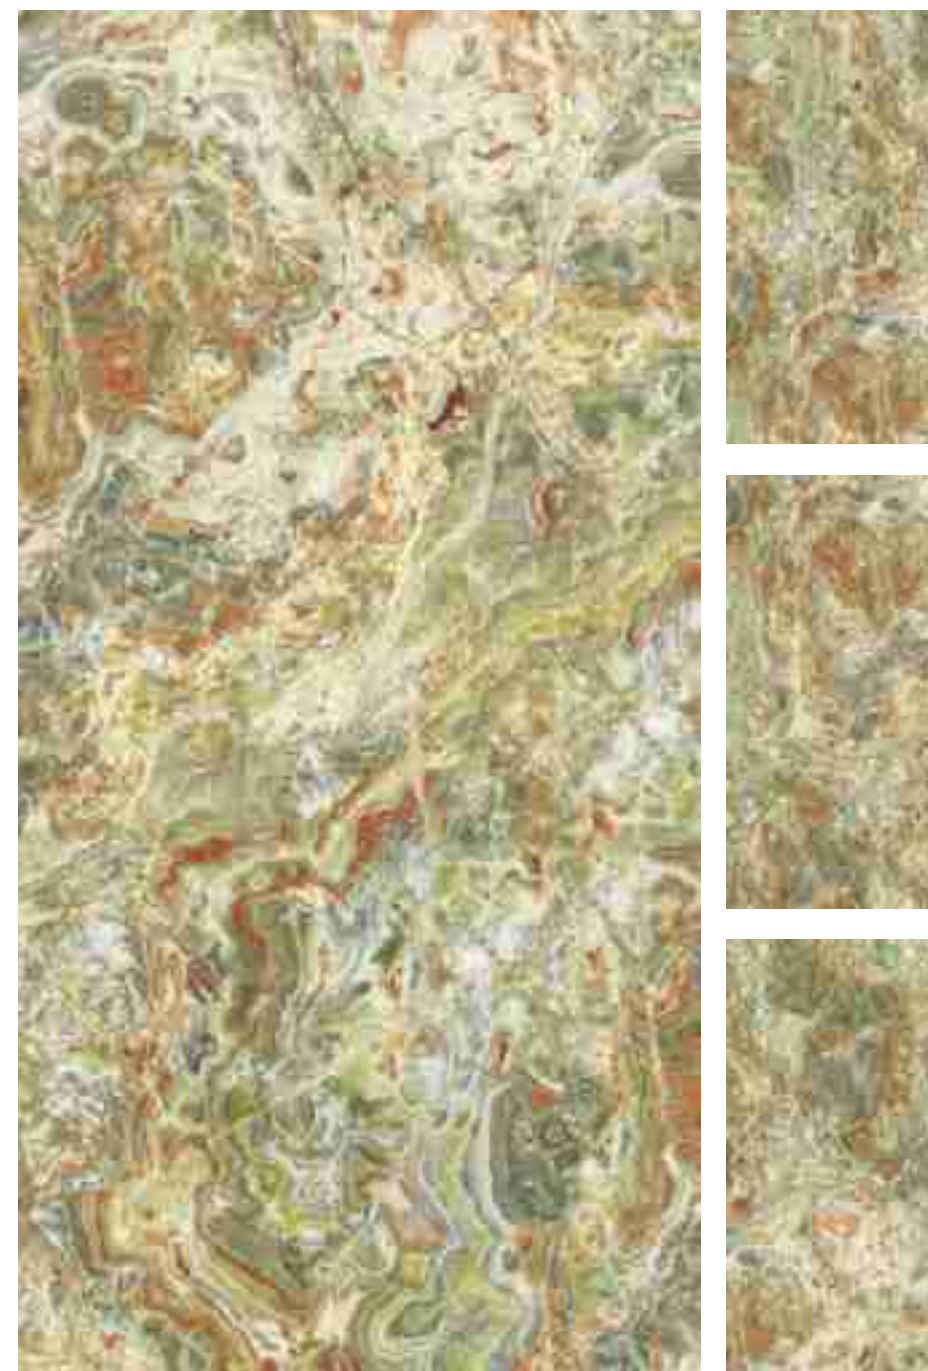

ZARONI ONYX GREEN

R-4

INFORMATION

AVAILABLE SIZE :
600x1200mm
(2'x4')

FINISH :
Polished Surface