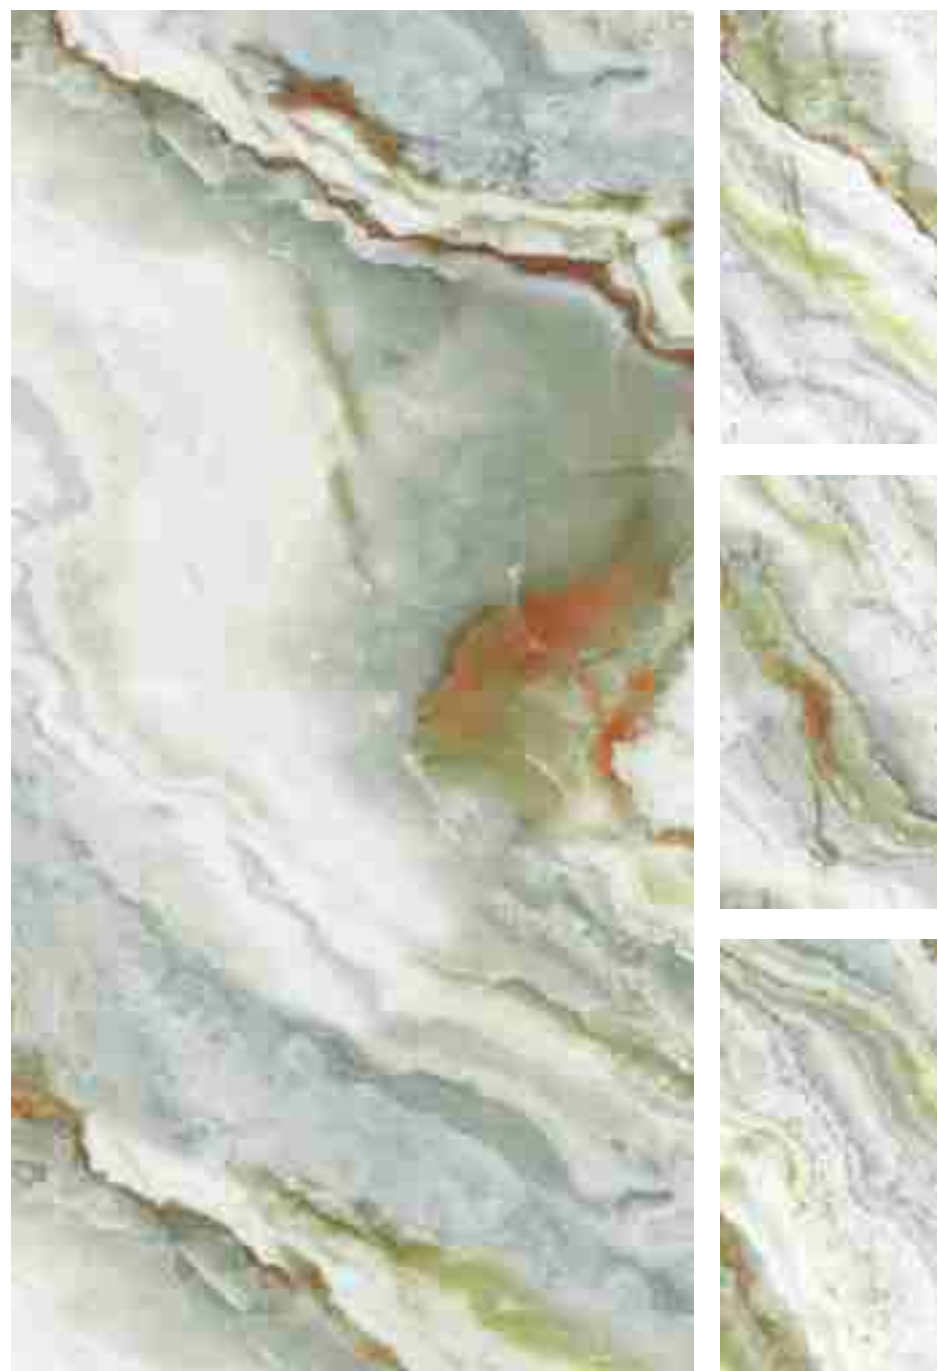

INFORMATION

AVAILABLE SIZE :  
600x1200mm  
(2'x4')

FINISH :  
Polished Surface

HONEY ONYX MULTY

R-3

INFORMATION

AVAILABLE SIZE :  
600x1200mm  
(2'x4')

FINISH :  
Polished Surface