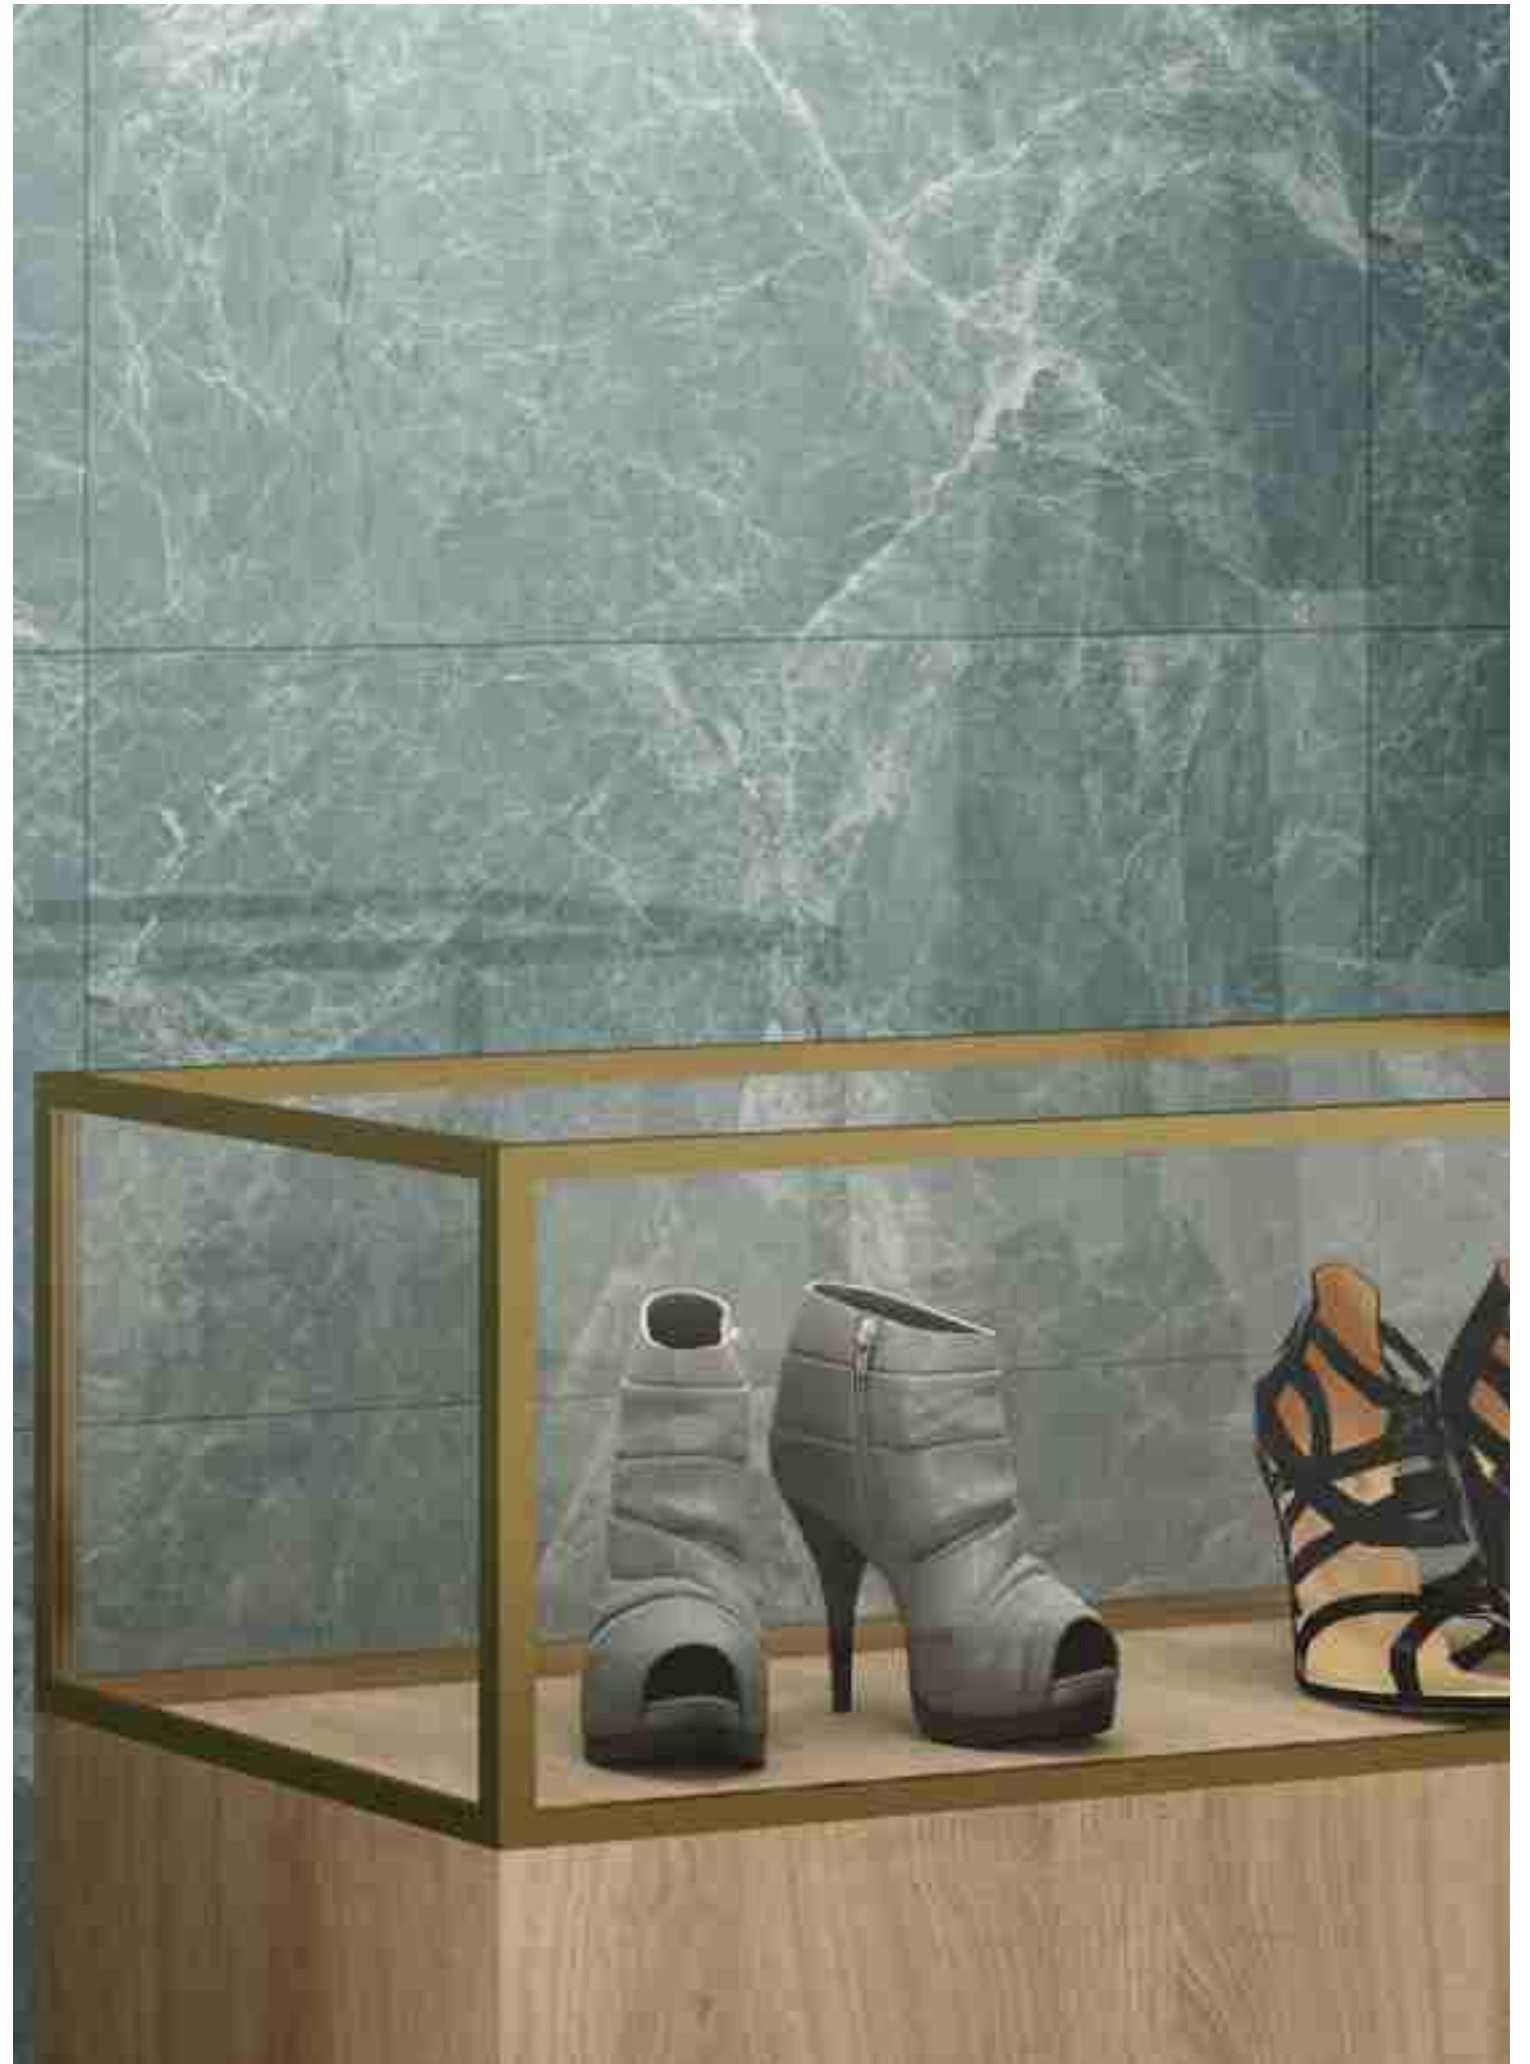

INFORMATION

AVAILABLE SIZE :
600x1200mm
(2'x4')

FINISH :
Polished Surface