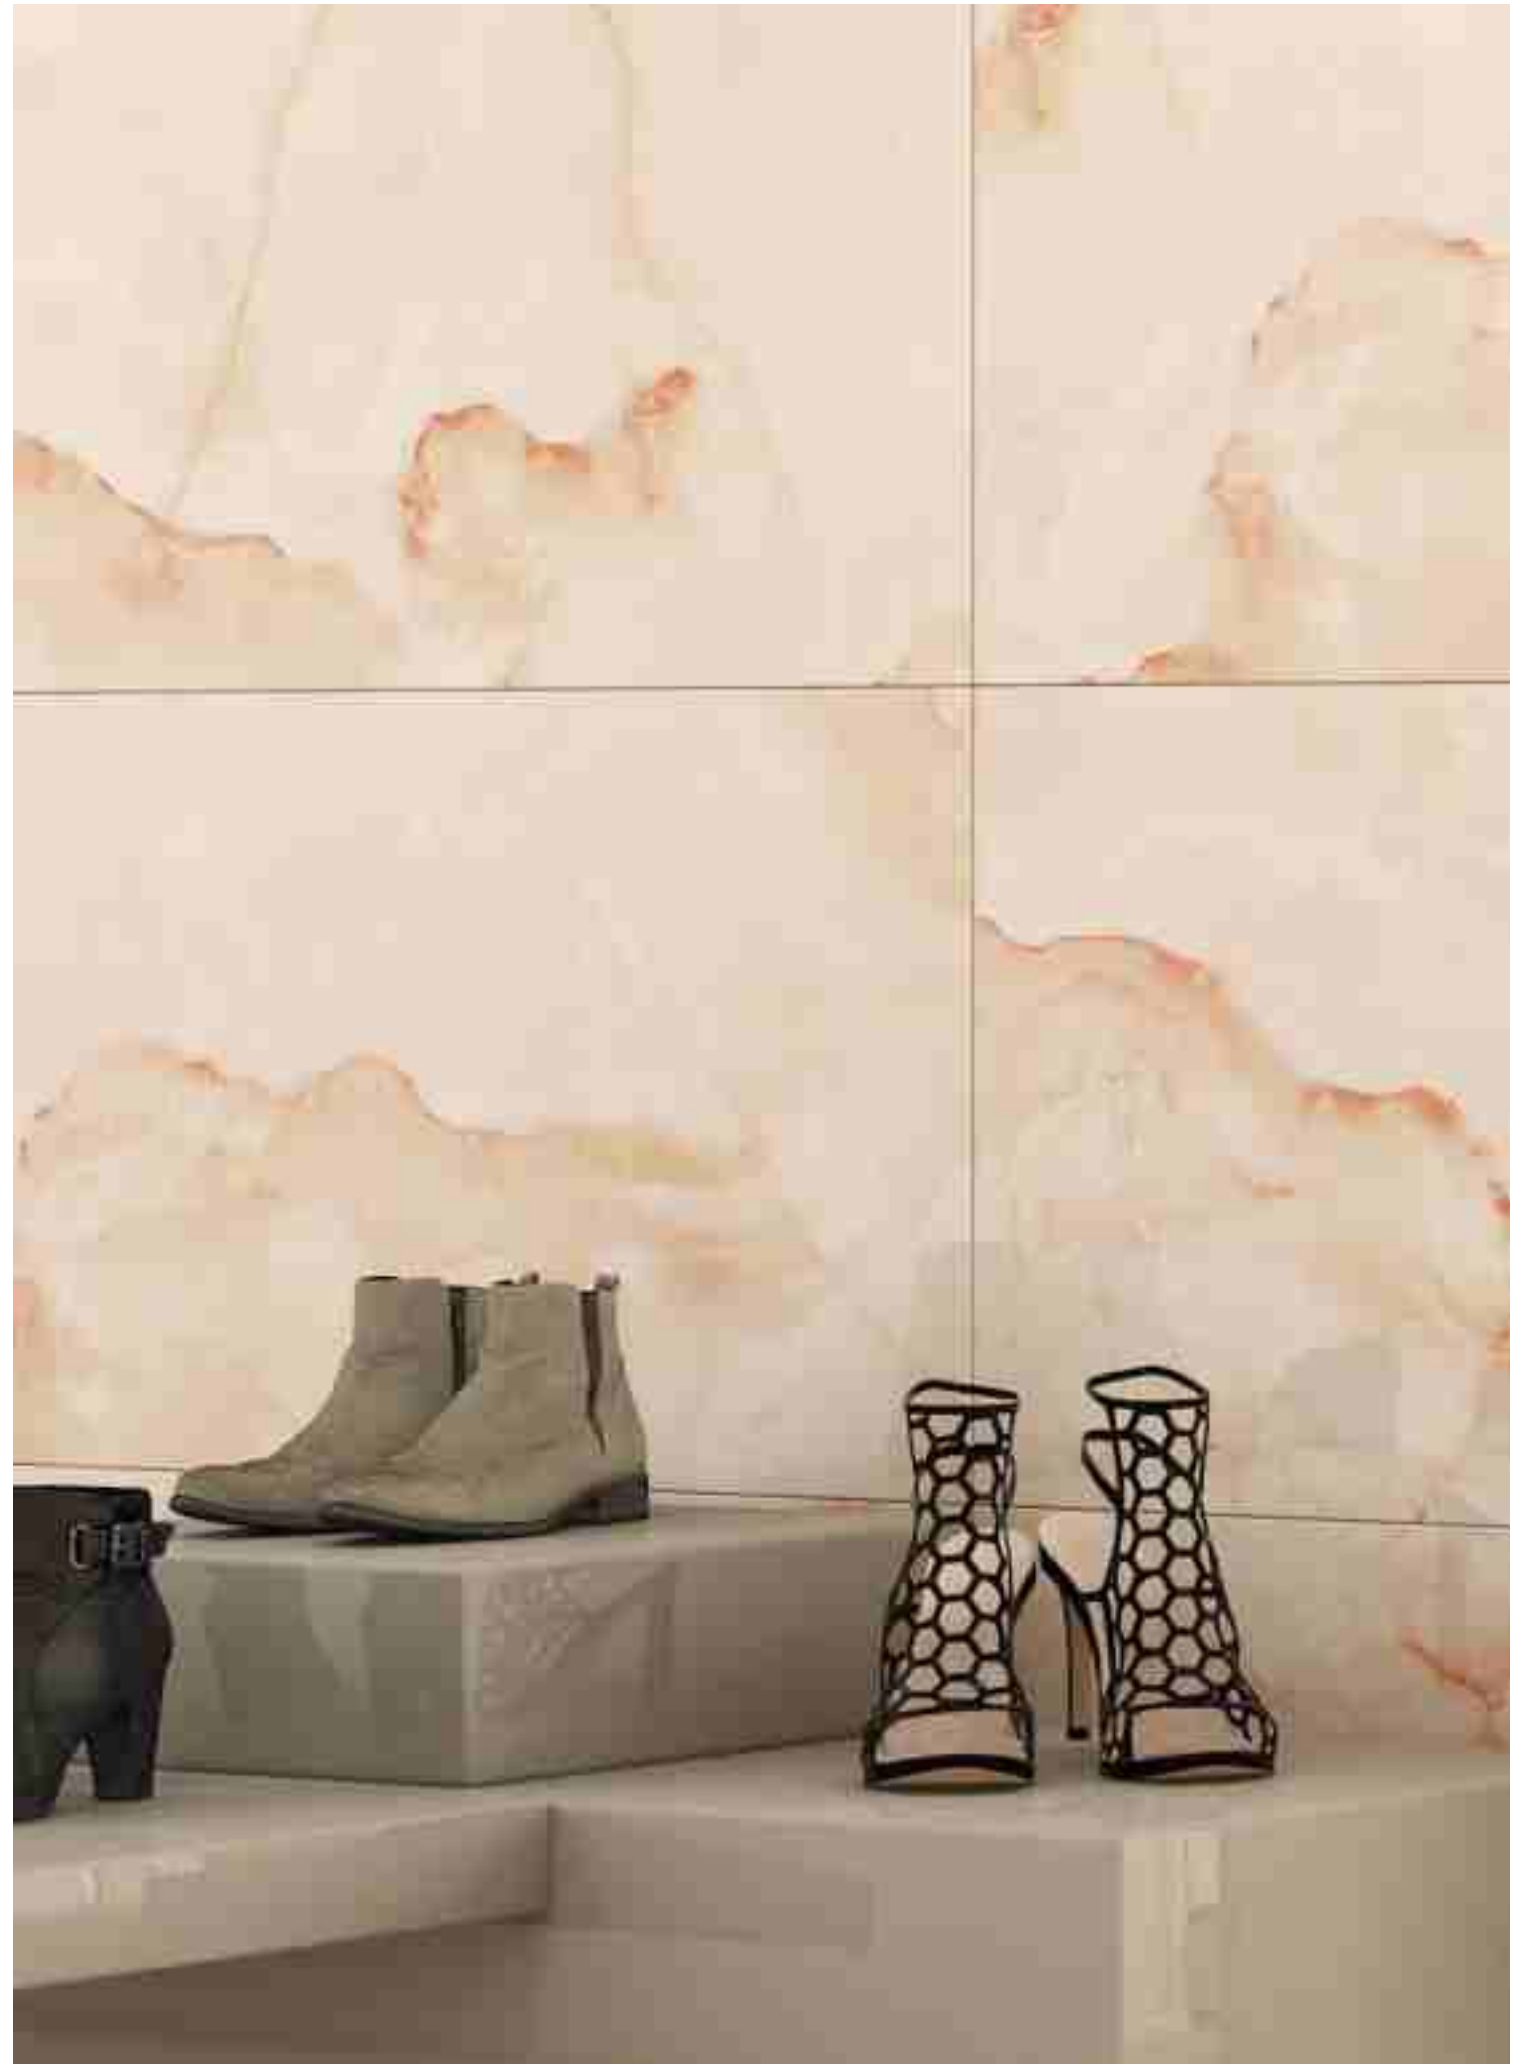

FINISH :  
Polished Surface

MARINA PEARL BLUSH

R-4

INFORMATION

AVAILABLE SIZE :  
600x1200mm  
(2'x4')

FINISH :  
Polished Surface

MINORCA MINT

R-3