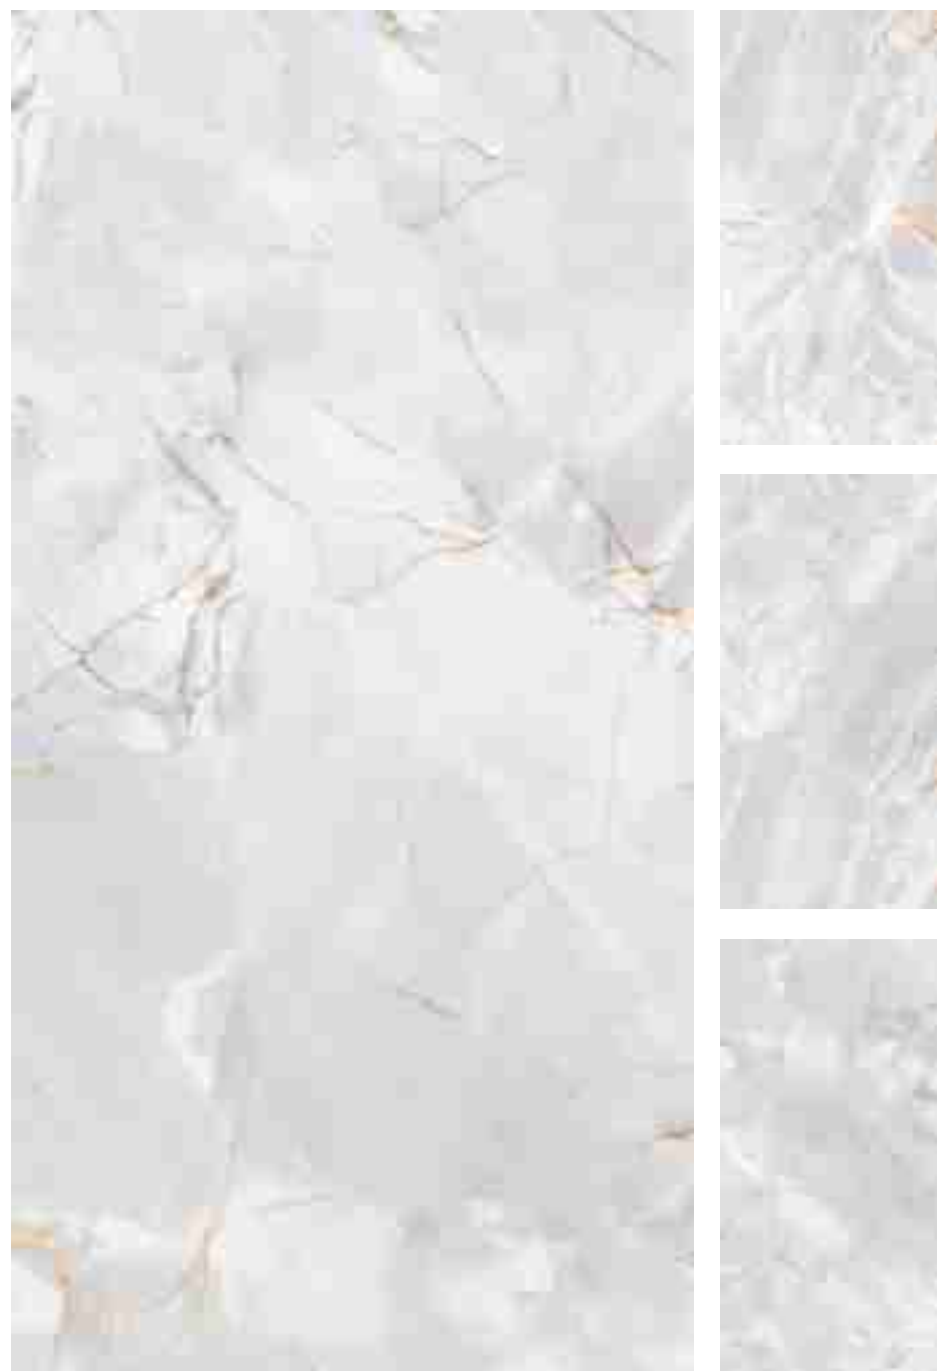

INFORMATION

AVAILABLE SIZE :  
600x1200mm  
(2'x4')

FINISH :  
Polished Surface

CRYSTAL LIGHT

R-5

INFORMATION

AVAILABLE SIZE :  
600x1200mm  
(2'x4')

FINISH :  
Polished Surface