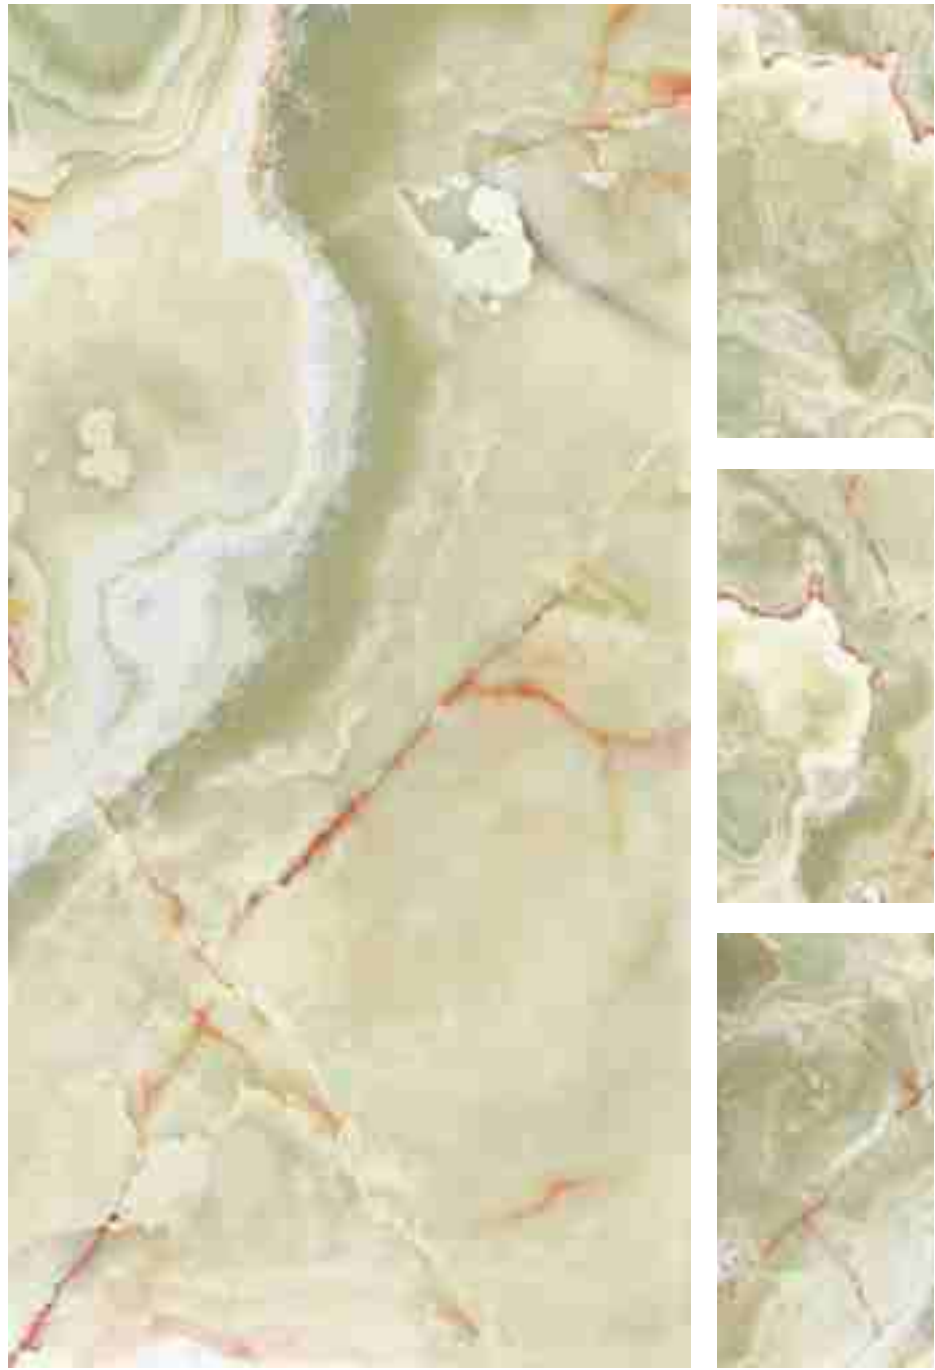

JUPITAR LIME

R-4

INFORMATION

AVAILABLE SIZE :
600x1200mm
(2'x4')

FINISH :
Polished Surface