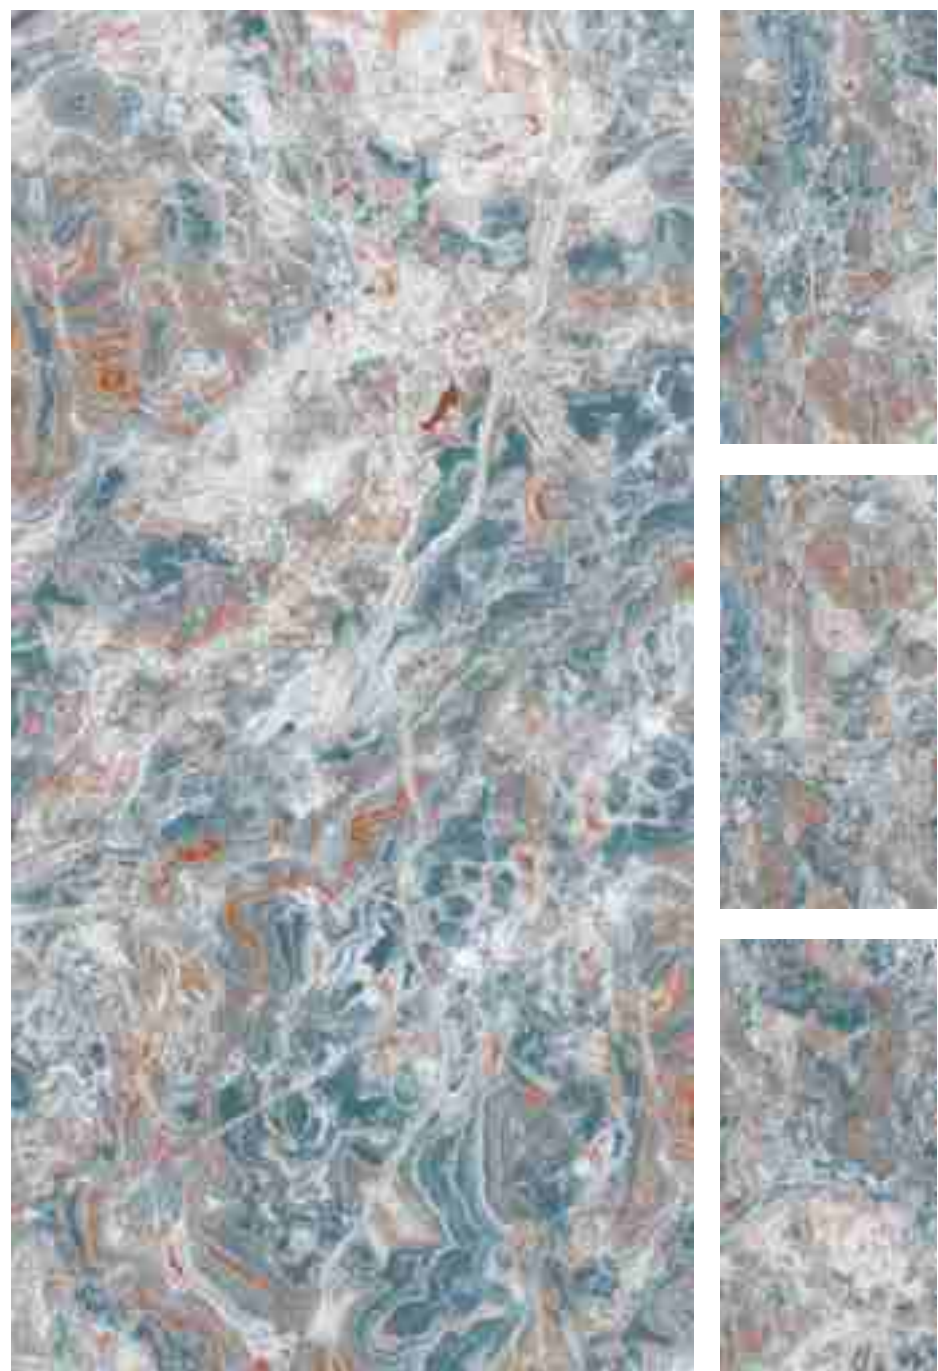

R-4

INFORMATION

AVAILABLE SIZE :  
600x1200mm  
(2'x4')

FINISH :  
Polished Surface

ZARONI ONYX AQUA

R-4

INFORMATION

AVAILABLE SIZE :  
600x1200mm  
(2'x4')