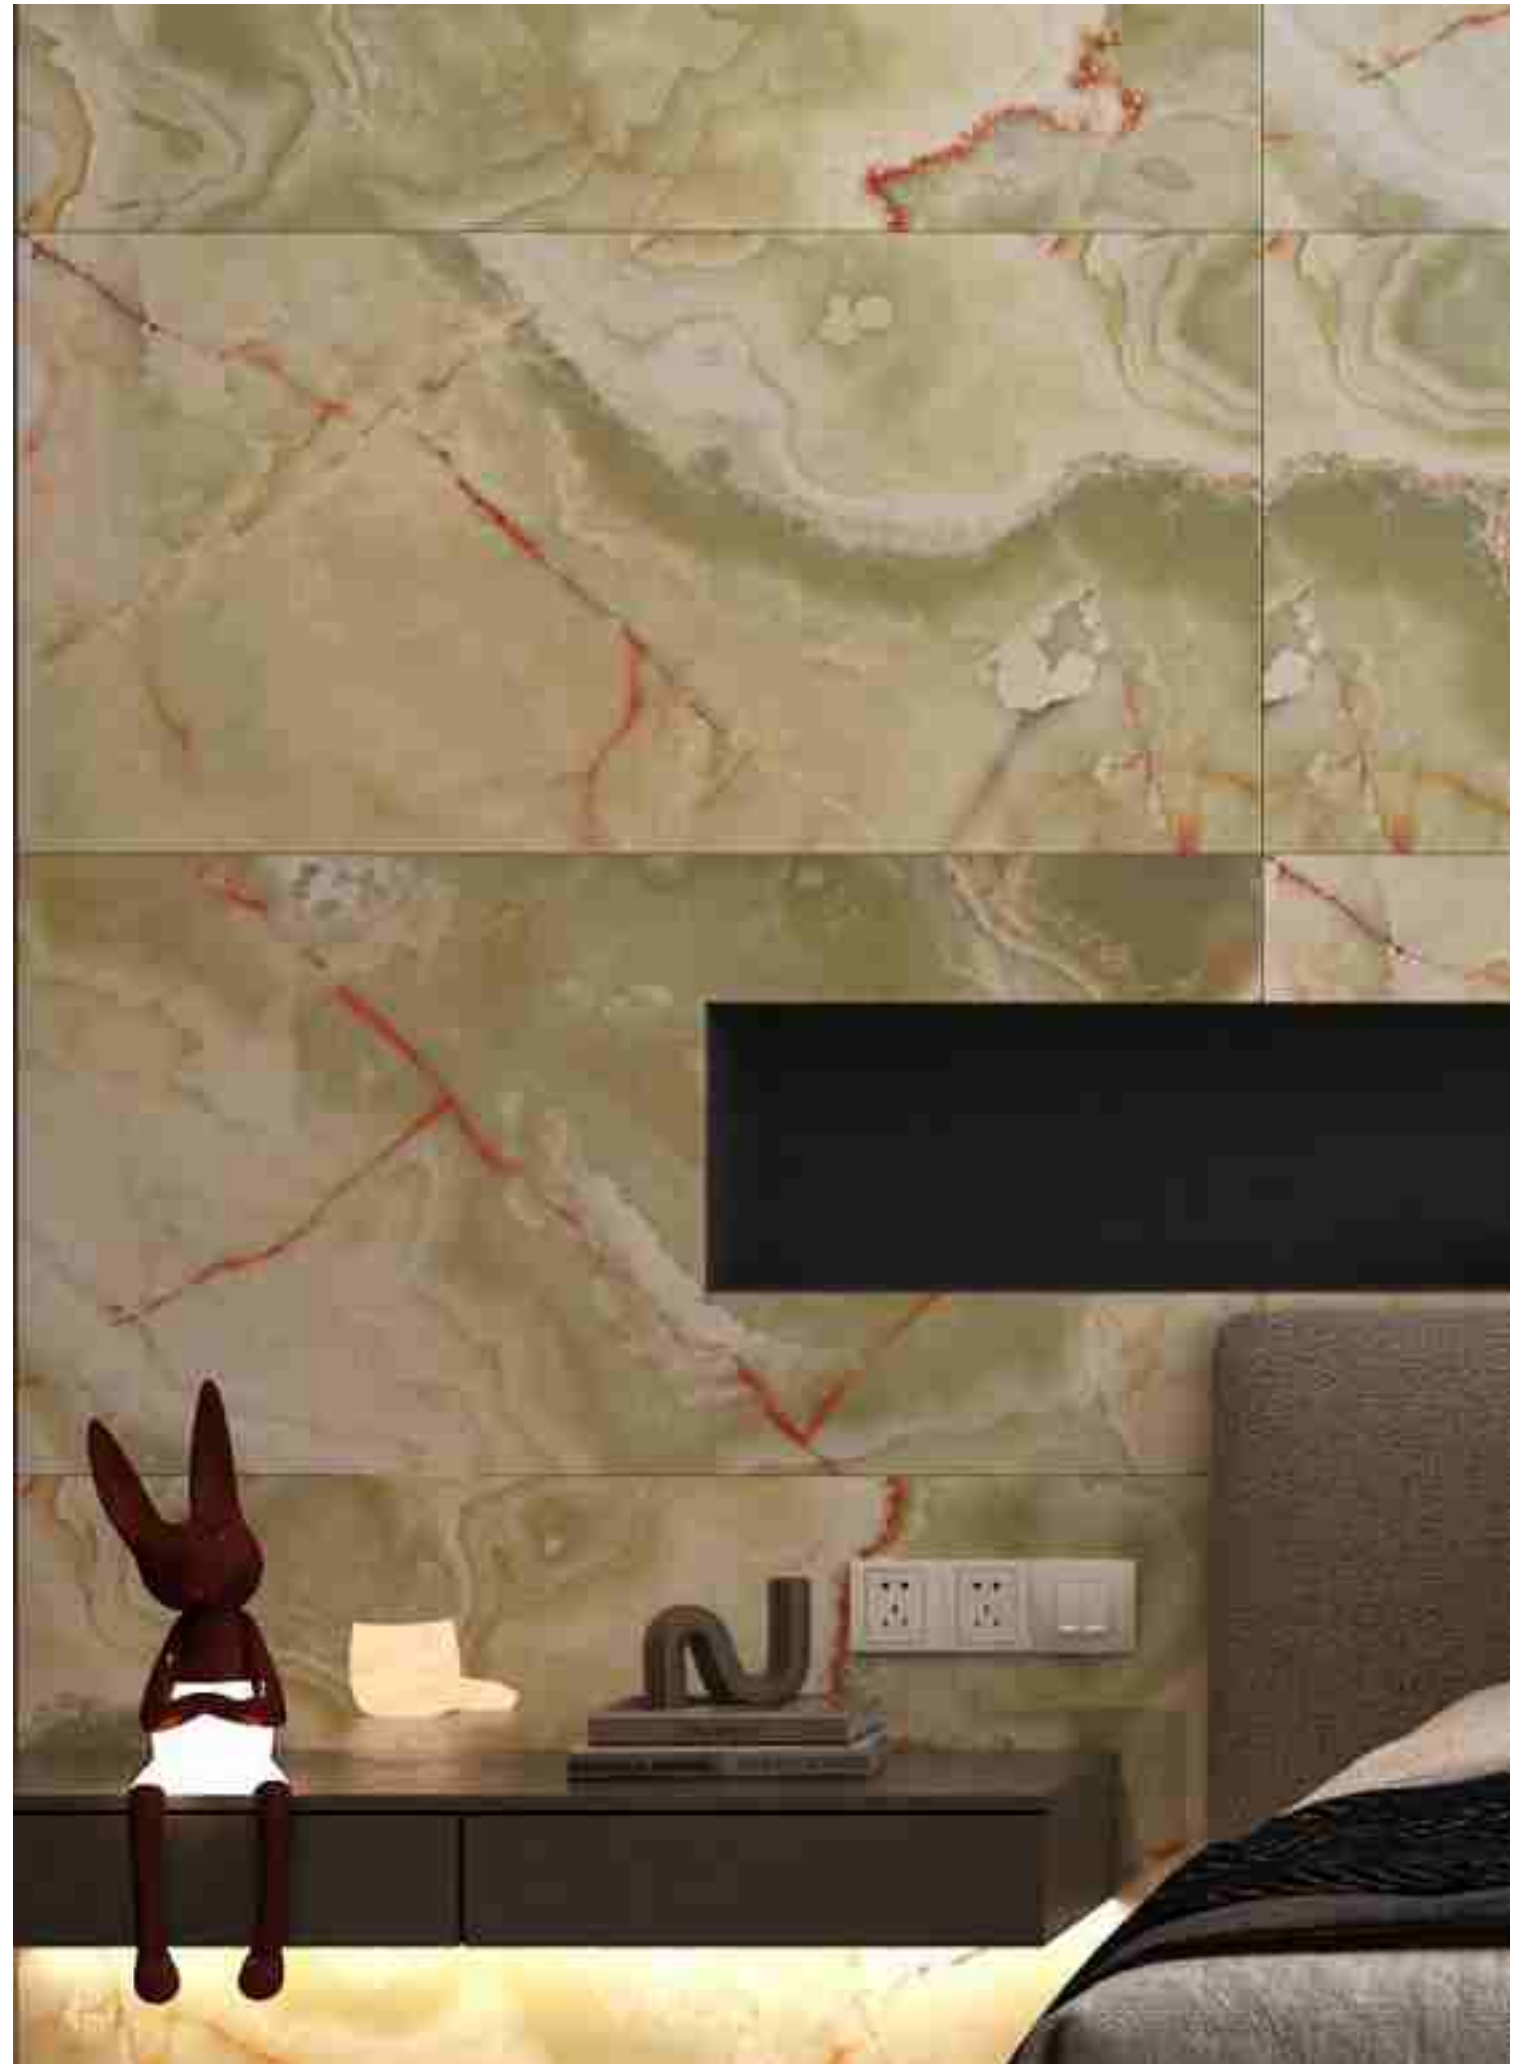

INFORMATION

AVAILABLE SIZE :
600x1200mm
(2'x4')

FINISH :
Polished Surface